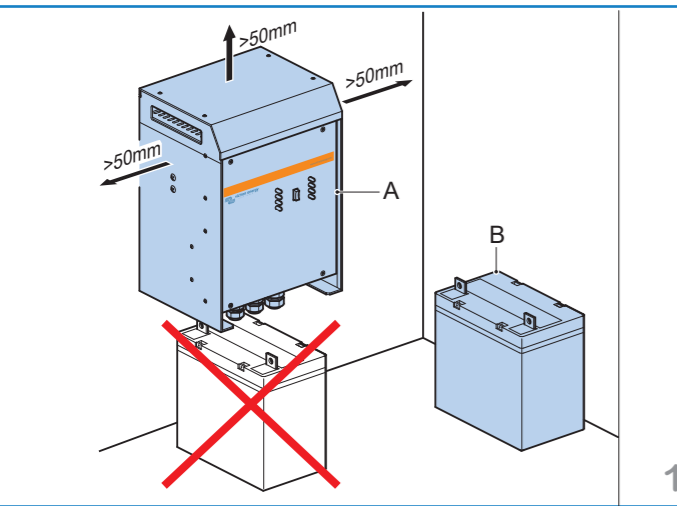

Quick Installation Guide

MultiPlus 12V 24V 48V 3000VA 16A 230Vac

www.victronenergy.com

Included